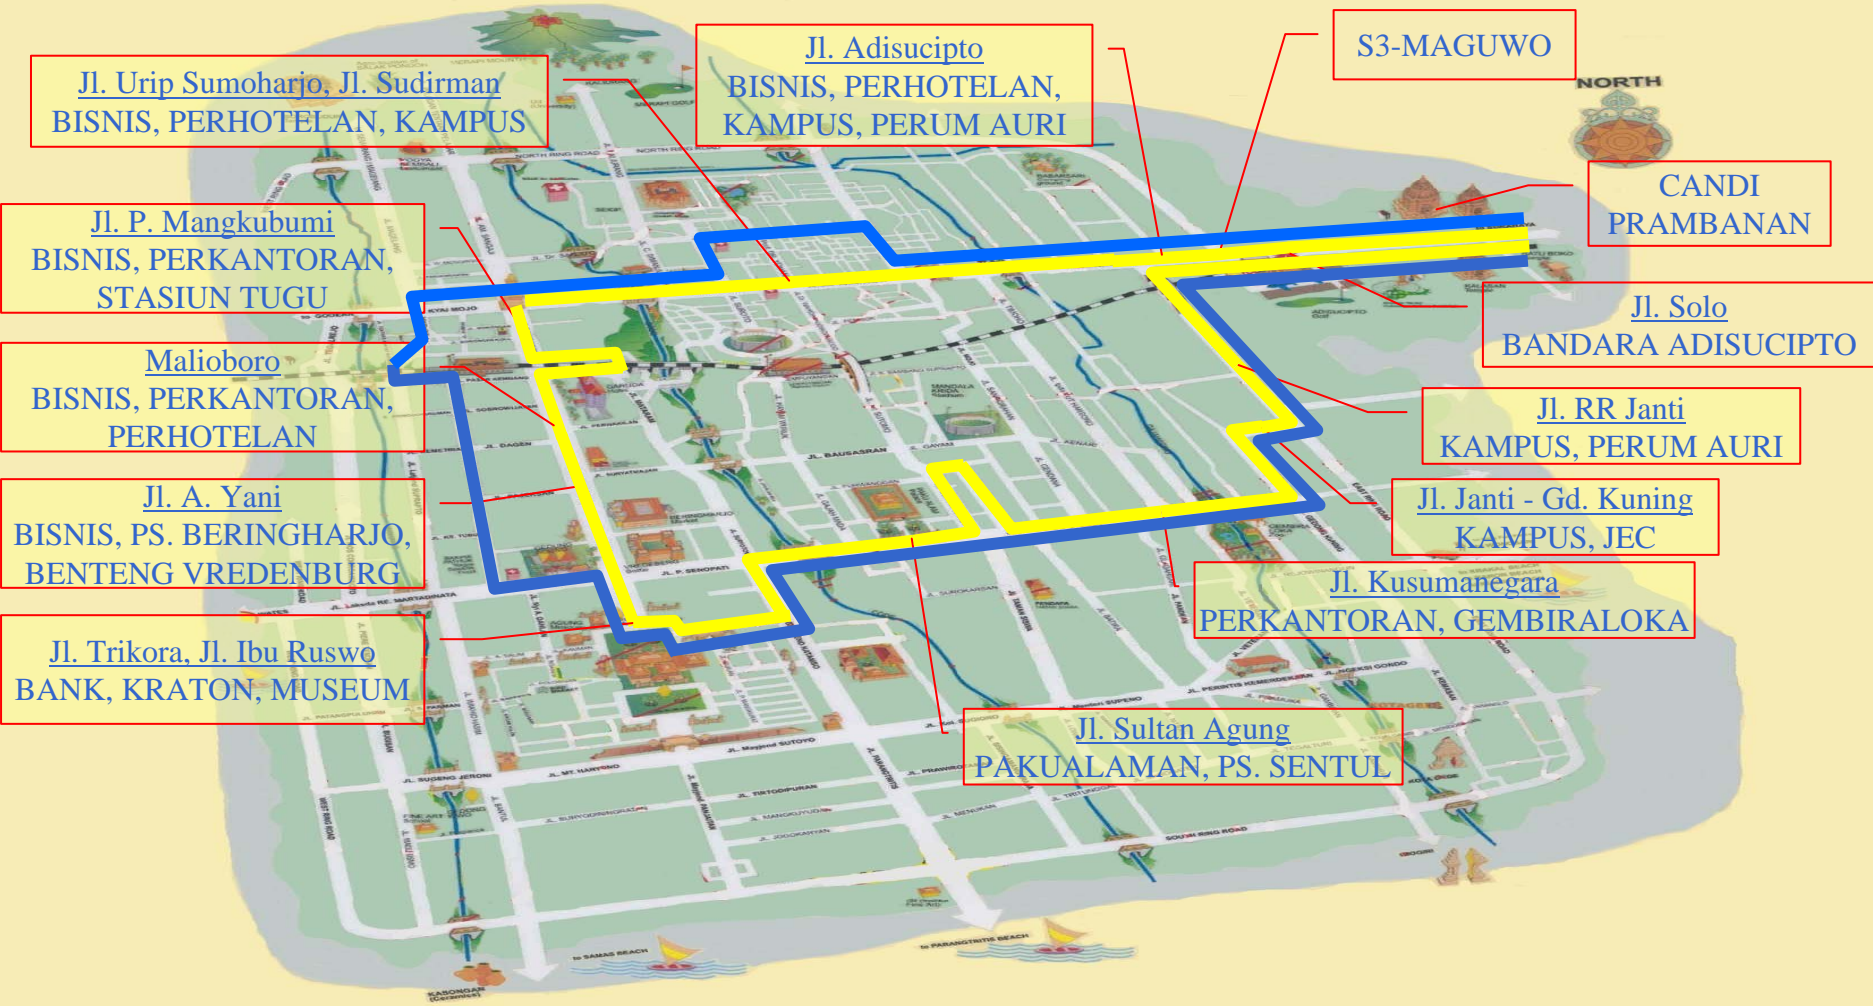

Trayek
Trans Jogja

BUS PATAS ROUTE - 1

LEGEND

— Rute 1 A
— Rute 1 B

BUS PATAS

ROUTE - 2

MONUMEN JOGJA
KEMBALI

TERMINAL
JOMBOR

Jl. Terban, Jl. Colombo
RS, ASRAMA MM

Jl. Gejayan, RR Utara
BISNIS, PERHOTELAN, KAMPUS

Jl. Sudirman, Jl. Cik Di Tiro
BISNIS, PERHOTELAN, RS

Jl. Yos Sudarso, Jl. Wahidin
STADION, PERKANTORAN, KAMPUS

STA. LEMPUYANGAN

Jl. Trikora, Jl. Ibu Ruswo
BANK, KRATON, MUSEUM

Jl. Katamso
BISNIS, PERKANTORAN,
PURAWISATA

LEGEND

	River		Puppet Show		Bus Terminal
	Road		Post Office, Gas Office		Hospital, clinic
	Railway				

BUS PATAS

	River		Puppet Show		Bus Terminal
	Road		Post Office, Gas Office		Hospital, clinic
	Railway				

trans
JEGJA

8896
CANTER

PT. JEGJA TUGU TRANS
35

8702HA

Halte